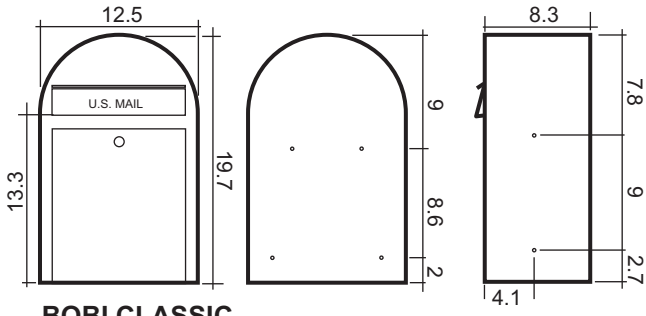

Measurements:

BOBI CLASSIC

BOBI CLASSIC B

BOBI GRANDE

BOBI GRANDE B

BOBI GRANDE S

BOBI ROUND

Post Office requirements for installation of Bobi mailbox for homeowners with curbside delivery.

Mailbox must be placed on the righthand side of the road in the direction of travel of the carrier.

The mailbox must be placed to conform state laws and highway regulations, and must be accessible to the carriers without leaving their vehicles.

Contact your local post office before installing the mailbox to ensure its correct placement and height at the street.

A curbside mailbox must bear a box or house number, inscribed in neat numerals at least 1" high in the side of the box or on the door if boxes are grouped. The mailbox may also bear the owner's name.