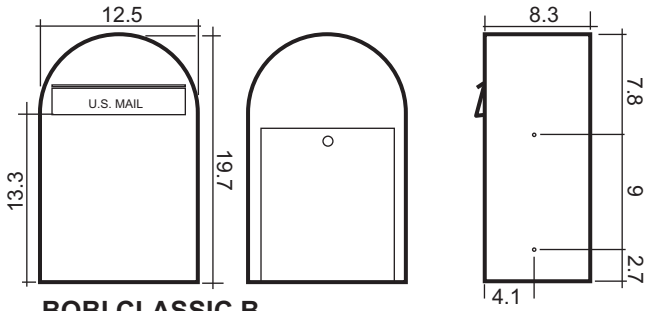

Measurements:

BOBI CLASSIC

BOBI CLASSIC B

BOBI GRANDE

BOBI GRANDE B

BOBI GRANDE S

BOBI ROUND

Post Office requirements for installation of Bobi mailbox for homeowners with curbside delivery.

Mailbox must be placed on the righthand side of the road in the direction of travel of the carrier.

The mailbox must be placed to conform state laws and highway regulations, and must be accessible to the carriers without leaving their vehicles.

Contact your local post office before installing the mailbox to ensure its correct placement and height at the street.

A curbside mailbox must bear a box or house number, inscribed in neat numerals at least 1" high in the side of the box or on the door if boxes are grouped. The mailbox may also bear the owner's name.