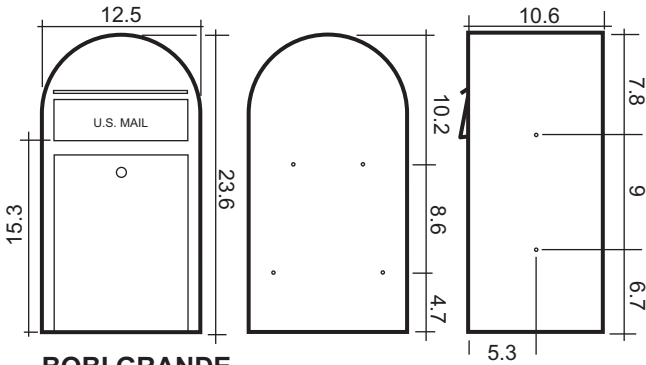

Measurements:

BOBI CLASSIC

BOBI CLASSIC B

BOBI GRANDE

BOBI GRANDE B

BOBI GRANDE S

BOBI ROUND

Post Office requirements for installation of Bobi mailbox for homeowners with curbside delivery.

Mailbox must be placed on the righthand side of the road in the direction of travel of the carrier.

The mailbox must be placed to conform state laws and highway regulations, and must be accessible to the carriers without leaving their vehicles.

Contact your local post office before installing the mailbox to ensure its correct placement and height at the street.

A curbside mailbox must bear a box or house number, inscribed in neat numerals at least 1" high in the side of the box or on the door if boxes are grouped. The mailbox may also bear the owner's name.