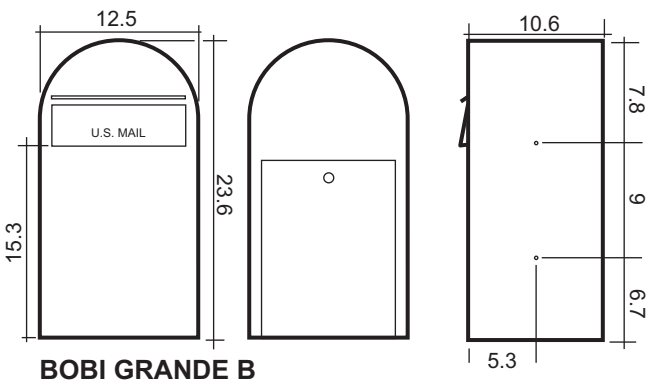

Measurements:

BOBI CLASSIC

BOBI CLASSIC B

BOBI GRANDE

BOBI GRANDE B

BOBI GRANDE S

BOBI ROUND

Post Office requirements for installation of Bobi mailbox for homeowners with curbside delivery.

Mailbox must be placed on the righthand side of the road in the direction of travel of the carrier.

The mailbox must be placed to conform state laws and highway regulations, and must be accessible to the carriers without leaving their vehicles.

Contact your local post office before installing the mailbox to ensure its correct placement and height at the street.

A curbside mailbox must bear a box or house number, inscribed in neat numerals at least 1" high in the side of the box or on the door if boxes are grouped. The mailbox may also bear the owner's name.