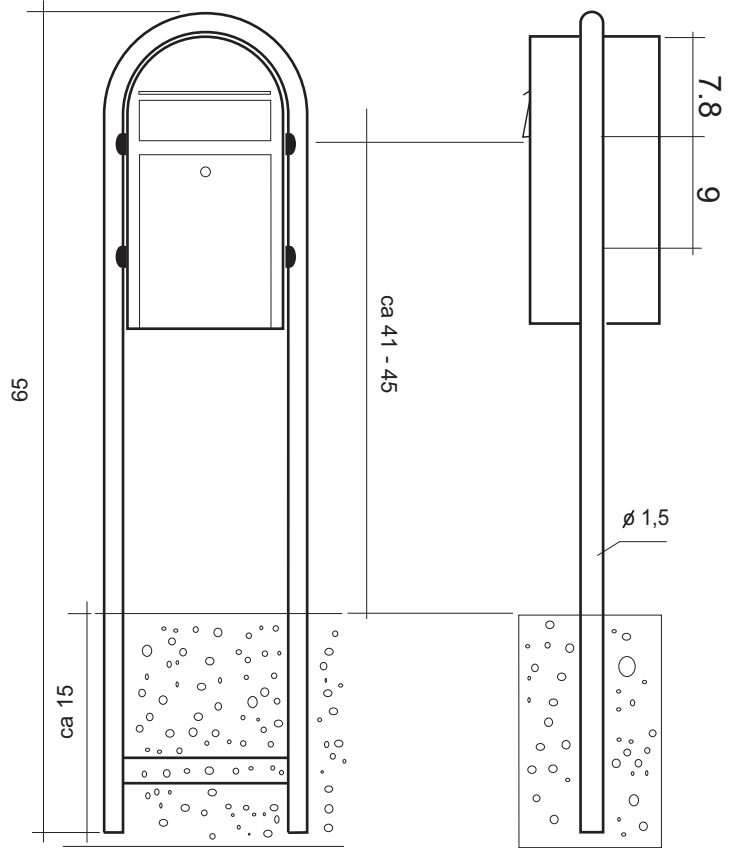

Measurements:

BOBI CLASSIC

BOBI CLASSIC B

BOBI GRANDE

BOBI GRANDE B

BOBI GRANDE S

BOBI ROUND

Post Office requirements for installation of Bobi mailbox for homeowners with curbside delivery.

Mailbox must be placed on the righthand side of the road in the direction of travel of the carrier.

The mailbox must be placed to conform state laws and highway regulations, and must be accessible to the carriers without leaving their vehicles.

Contact your local post office before installing the mailbox to ensure its correct placement and height at the street.

A curbside mailbox must bear a box or house number, inscribed in neat numerals at least 1" high in the side of the box or on the door if boxes are grouped. The mailbox may also bear the owner's name.