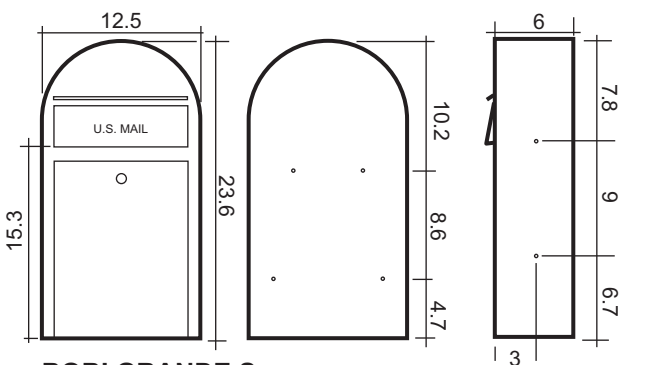

Measurements:

BOBI CLASSIC

BOBI CLASSIC B

BOBI GRANDE

BOBI GRANDE B

BOBI GRANDE S

BOBI ROUND

Post Office requirements for installation of Bobi mailbox for homeowners with curbside delivery.

Mailbox must be placed on the righthand side of the road in the direction of travel of the carrier.

The mailbox must be placed to conform state laws and highway regulations, and must be accessible to the carriers without leaving their vehicles.

Contact your local post office before installing the mailbox to ensure its correct placement and height at the street.

A curbside mailbox must bear a box or house number, inscribed in neat numerals at least 1" high in the side of the box or on the door if boxes are grouped. The mailbox may also bear the owner's name.