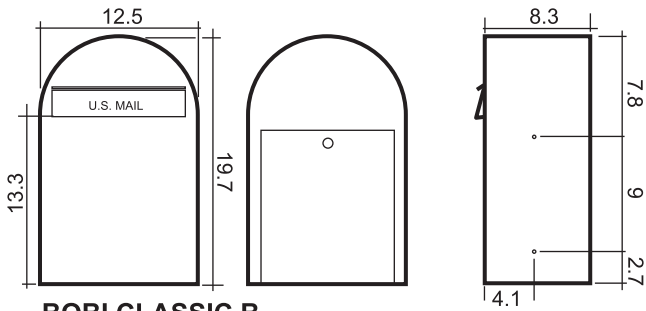

Measurements:

BOBI CLASSIC

BOBI CLASSIC B

BOBI GRANDE

BOBI GRANDE B

BOBI GRANDE S

BOBI ROUND

Post Office requirements for installation of Bobi mailbox for homeowners with curbside delivery.

Mailbox must be placed on the righthand side of the road in the direction of travel of the carrier.

The mailbox must be placed to conform state laws and highway regulations, and must be accessible to the carriers without leaving their vehicles.

Contact your local post office before installing the mailbox to ensure its correct placement and height at the street.

A curbside mailbox must bear a box or house number, inscribed in neat numerals at least 1" high in the side of the box or on the door if boxes are grouped. The mailbox may also bear the owner's name.