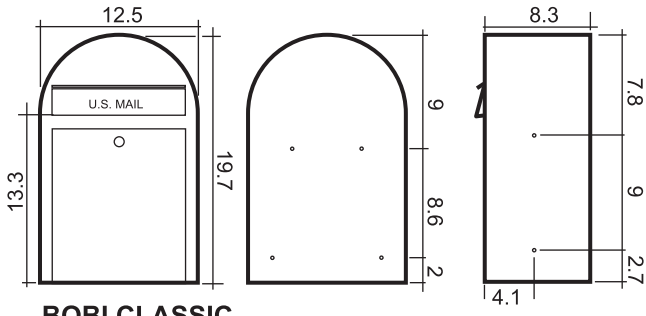

Measurements:

BOBI CLASSIC

BOBI CLASSIC B

BOBI GRANDE

BOBI GRANDE B

BOBI GRANDE S

BOBI ROUND

Post Office requirements for installation of Bobi mailbox for homeowners with curbside delivery.

Mailbox must be placed on the righthand side of the road in the direction of travel of the carrier.

The mailbox must be placed to conform state laws and highway regulations, and must be accessible to the carriers without leaving their vehicles.

Contact your local post office before installing the mailbox to ensure its correct placement and height at the street.

A curbside mailbox must bear a box or house number, inscribed in neat numerals at least 1" high in the side of the box or on the door if boxes are grouped. The mailbox may also bear the owner's name.