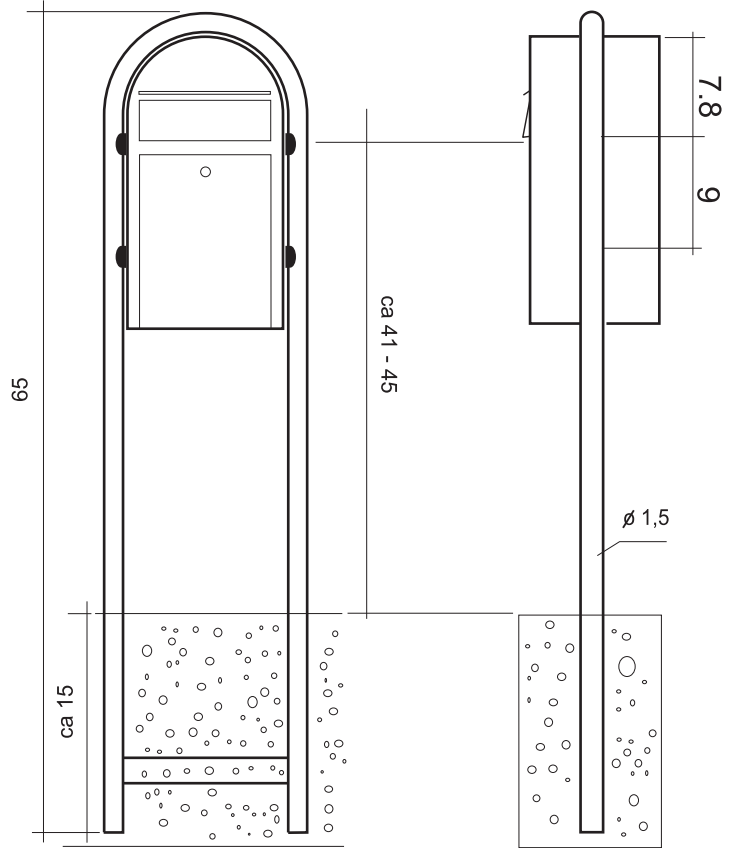

Measurements:

BOBI CLASSIC

BOBI CLASSIC B

BOBI GRANDE

BOBI GRANDE B

BOBI GRANDE S

BOBI ROUND

Post Office requirements for installation of Bobi mailbox for homeowners with curbside delivery.

Mailbox must be placed on the righthand side of the road in the direction of travel of the carrier.

The mailbox must be placed to conform state laws and highway regulations, and must be accessible to the carriers without leaving their vehicles.

Contact your local post office before installing the mailbox to ensure its correct placement and height at the street.

A curbside mailbox must bear a box or house number, inscribed in neat numerals at least 1" high in the side of the box or on the door if boxes are grouped. The mailbox may also bear the owner's name.