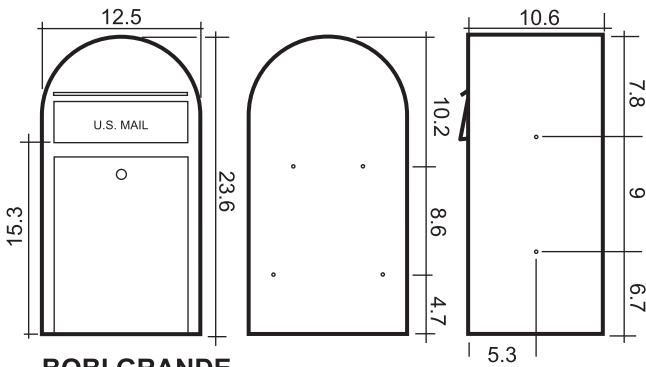

Measurements:

BOBI CLASSIC

BOBI CLASSIC B

BOBI GRANDE

BOBI GRANDE B

BOBI GRANDE S

BOBI ROUND

Post Office requirements for installation of Bobi mailbox for homeowners with curbside delivery.

Mailbox must be placed on the righthand side of the road in the direction of travel of the carrier.

The mailbox must be placed to conform state laws and highway regulations, and must be accessible to the carriers without leaving their vehicles.

Contact your local post office before installing the mailbox to ensure its correct placement and height at the street.

A curbside mailbox must bear a box or house number, inscribed in neat numerals at least 1" high in the side of the box or on the door if boxes are grouped. The mailbox may also bear the owner's name.