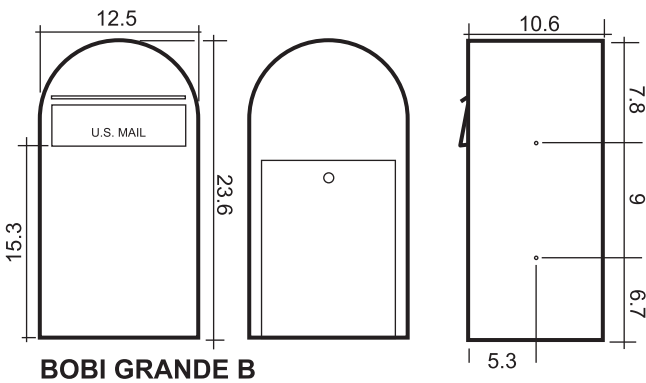

Measurements:

BOBI CLASSIC

BOBI CLASSIC B

BOBI GRANDE

BOBI GRANDE B

BOBI GRANDE S

BOBI ROUND

Post Office requirements for installation of Bobi mailbox for homeowners with curbside delivery.

Mailbox must be placed on the righthand side of the road in the direction of travel of the carrier.

The mailbox must be placed to conform state laws and highway regulations, and must be accessible to the carriers without leaving their vehicles.

Contact your local post office before installing the mailbox to ensure its correct placement and height at the street.

A curbside mailbox must bear a box or house number, inscribed in neat numerals at least 1" high in the side of the box or on the door if boxes are grouped. The mailbox may also bear the owner's name.