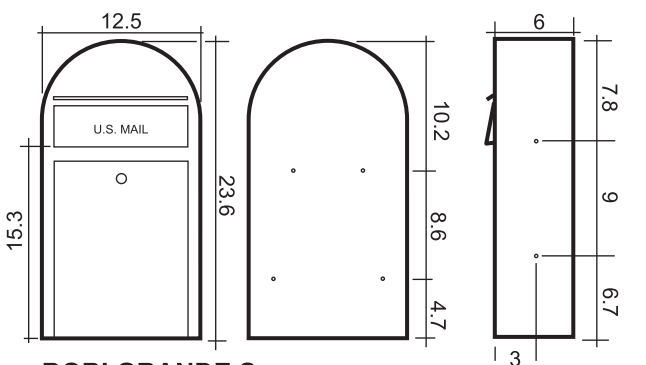

Measurements:

BOBI CLASSIC

BOBI CLASSIC B

BOBI GRANDE

BOBI GRANDE B

BOBI GRANDE S

BOBI ROUND

Post Office requirements for installation of Bobi mailbox for homeowners with curbside delivery.

Mailbox must be placed on the righthand side of the road in the direction of travel of the carrier.

The mailbox must be placed to conform state laws and highway regulations, and must be accessible to the carriers without leaving their vehicles.

Contact your local post office before installing the mailbox to ensure its correct placement and height at the street.

A curbside mailbox must bear a box or house number, inscribed in neat numerals at least 1" high in the side of the box or on the door if boxes are grouped. The mailbox may also bear the owner's name.